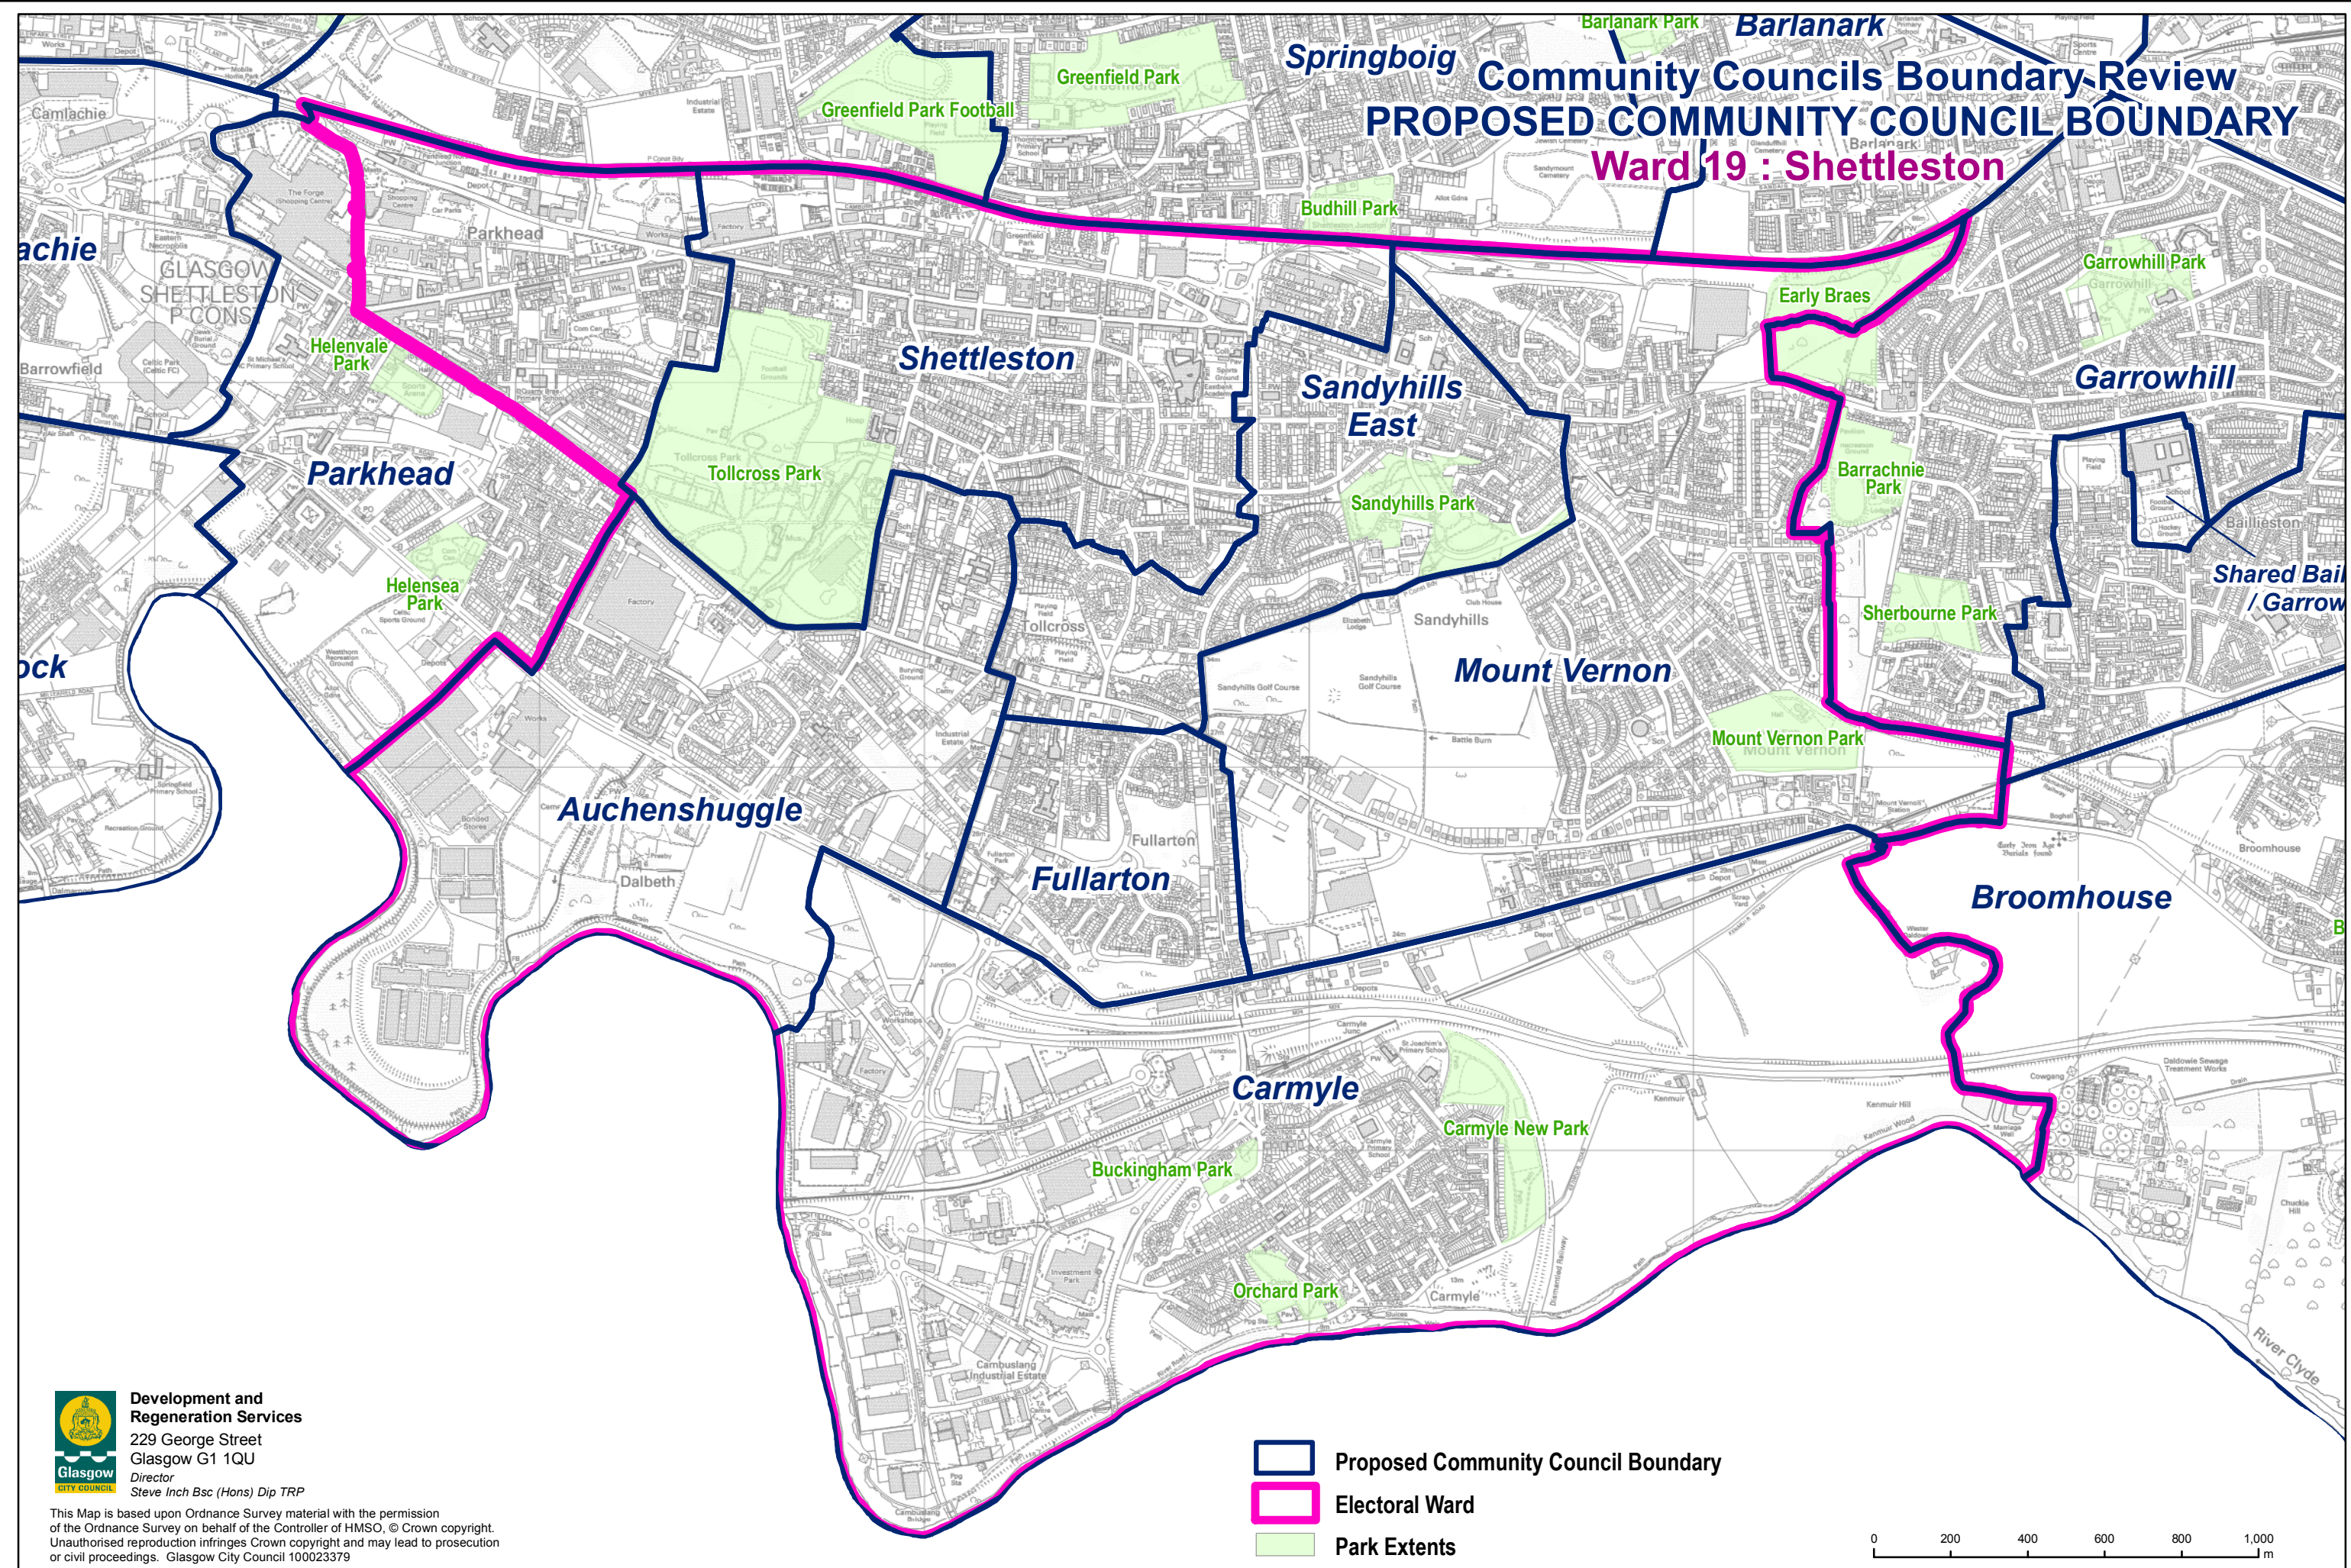

# Community Councils Boundary-Review PROPOSED COMMUNITY COUNCIL BOUNDARY Ward 19 : Shettleston

**Development and Regeneration Services**  
229 George Street  
Glasgow G1 1QU  
Director  
Steve Inch Bsc (Hons) Dip TRP

This Map is based upon Ordnance Survey material with the permission of the Ordnance Survey on behalf of the Controller of HMSO, © Crown copyright. Unauthorised reproduction infringes Crown copyright and may lead to prosecution or civil proceedings. Glasgow City Council 100023379

- Proposed Community Council Boundary
- Electoral Ward
- Park Extents