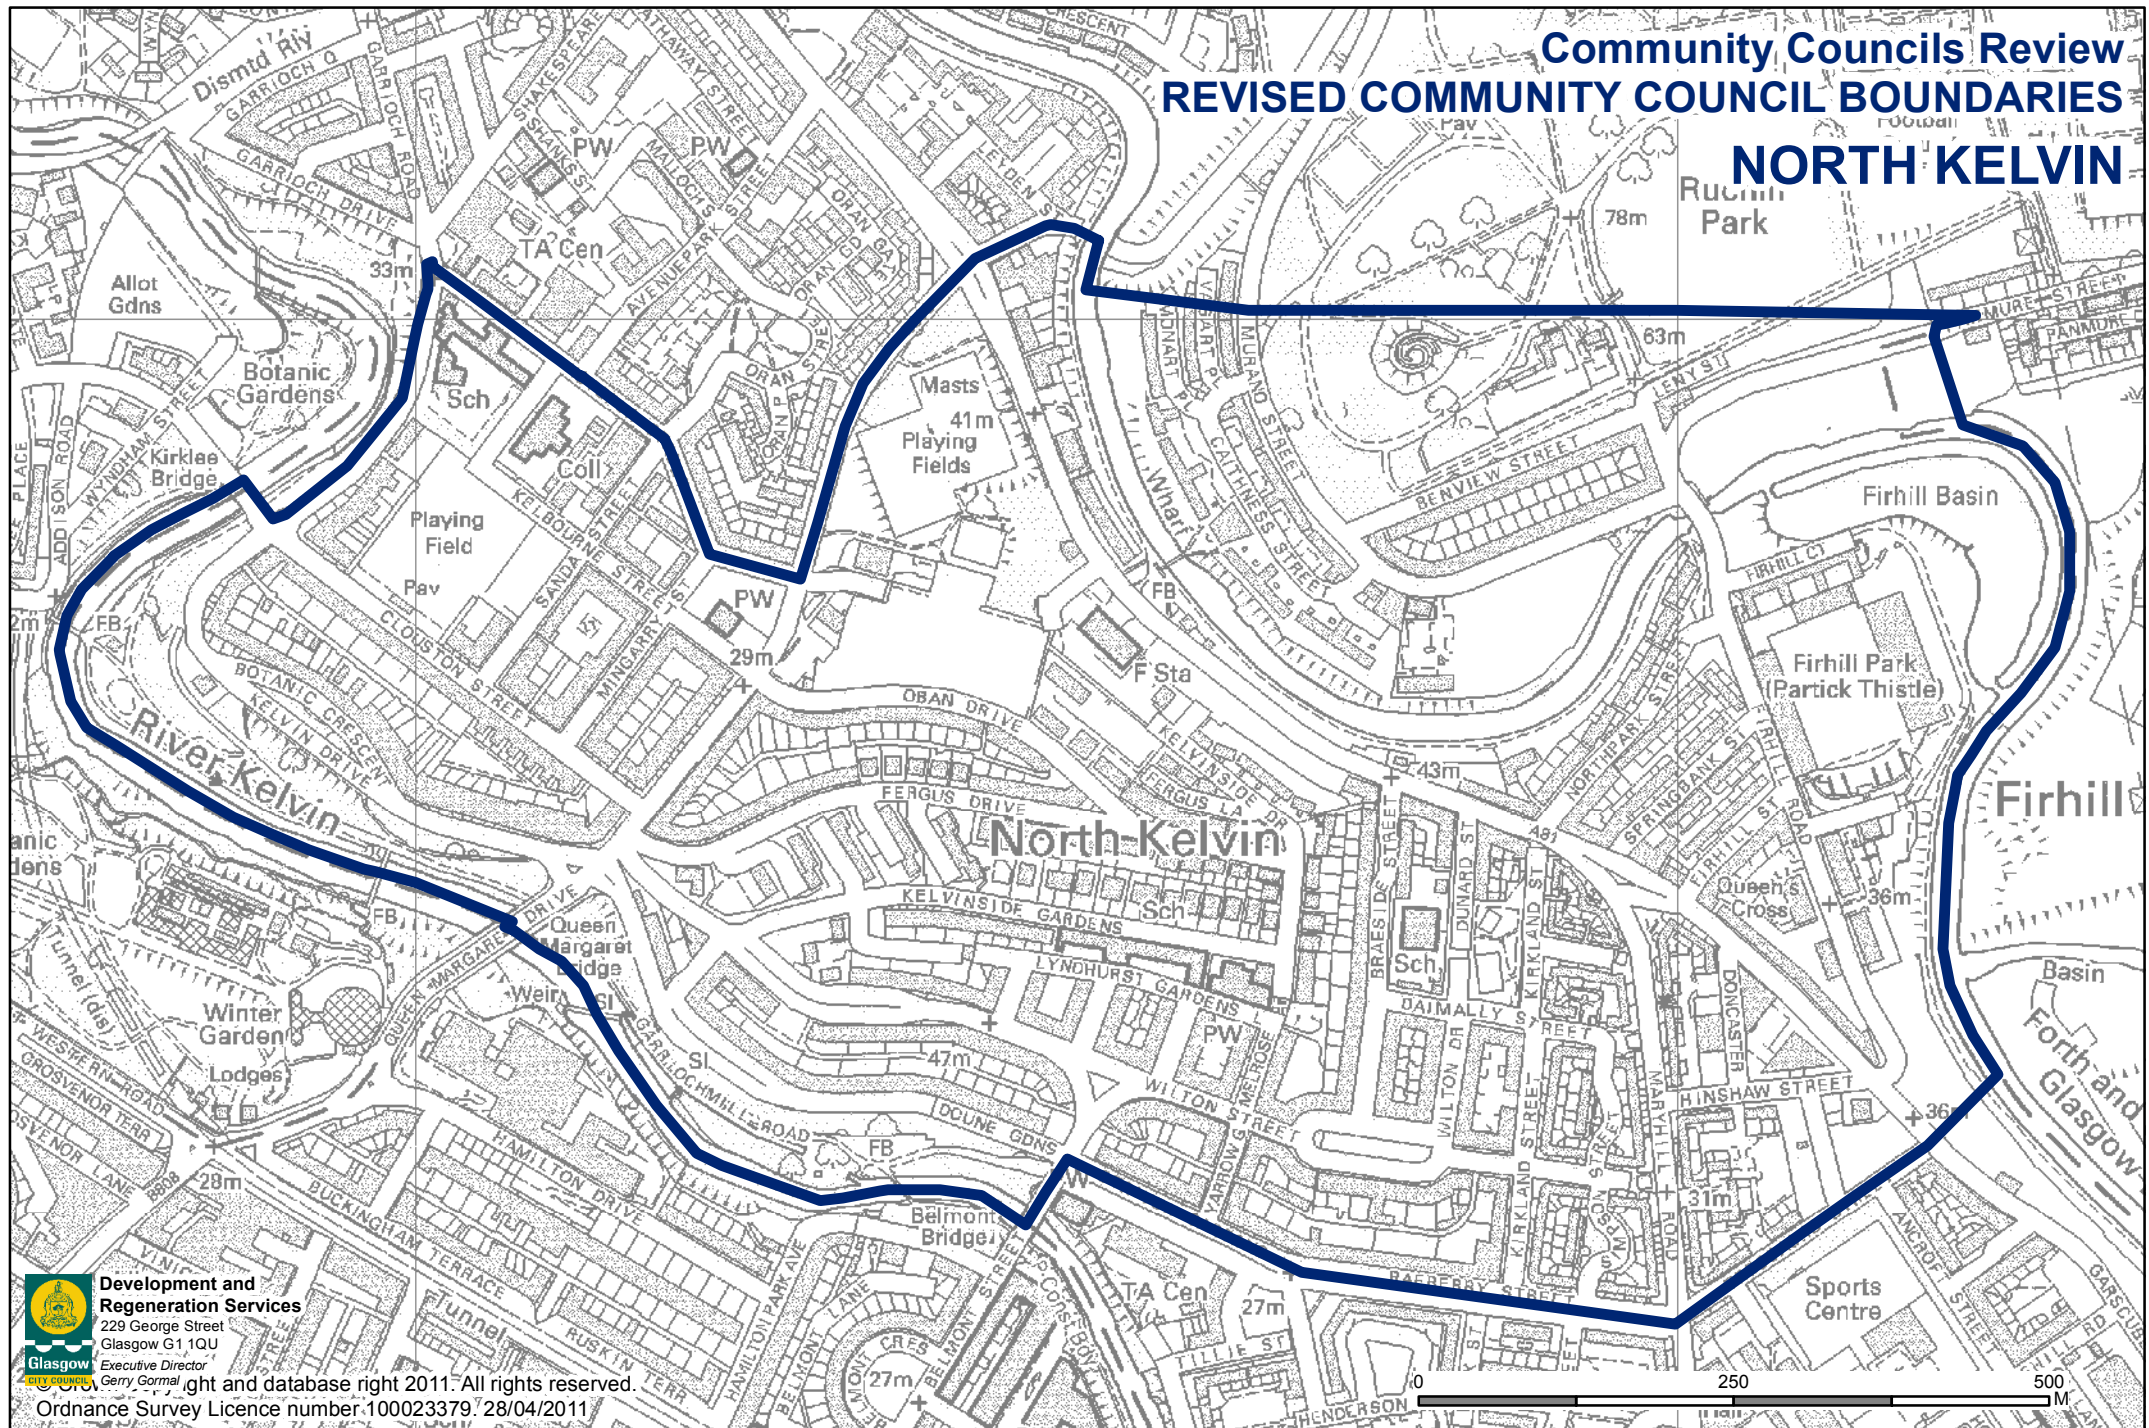

# Community Councils Review REVISED COMMUNITY COUNCIL BOUNDARIES NORTH KELVIN

 **Development and Regeneration Services**  
229 George Street  
Glasgow G1 1QU

 **Glasgow City Council**  
Executive Director  
Gerry Gormal  
Copyright and database right 2011. All rights reserved.

Ordnance Survey Licence number 100023379, 28/04/2011